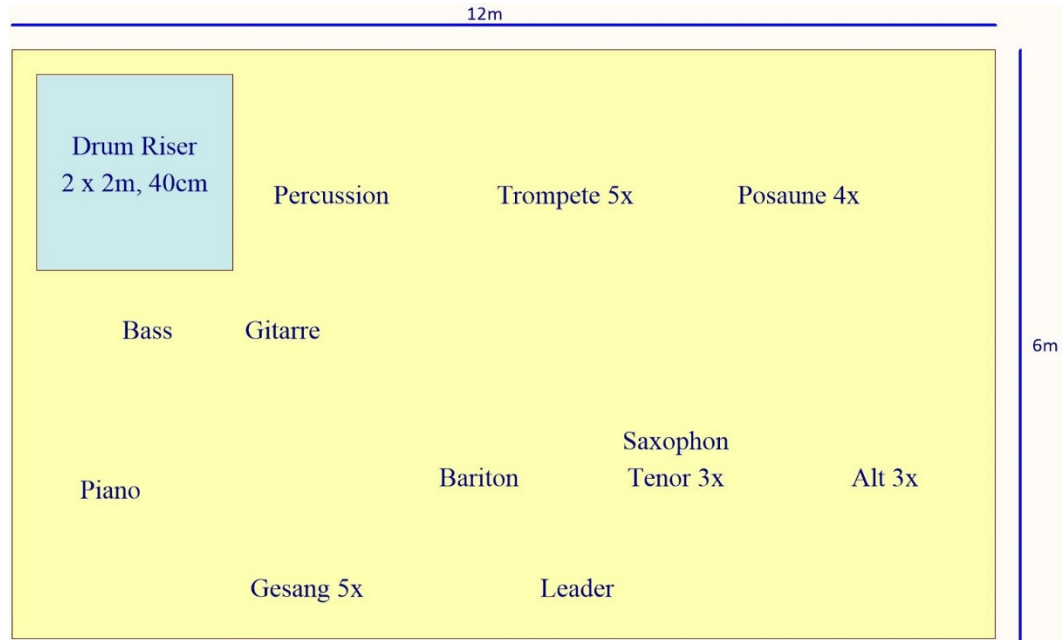

Licht: 1 x Drehstrom CEE-Steckdose 5-polig 16A

Die Anschlüsse sind hinten mittig an die Bühne zu legen!

**Bühnenplan Starlight Swing Orchestra**

Drum Micros	2 Overhead
	3 Tom
	1 Bass Drum
	1 Snare
Percussion	2 Conga
Bass	1 DI-Box
Gitarre	1 DI-Box
Keyboard	2 DI-Box
Trumpet	2 Mic
Trombone	4 Mic
Sax	7 Mic
Voices	5 Mic

### Alternativer Bühnenplan Starlight Swing Orchestra