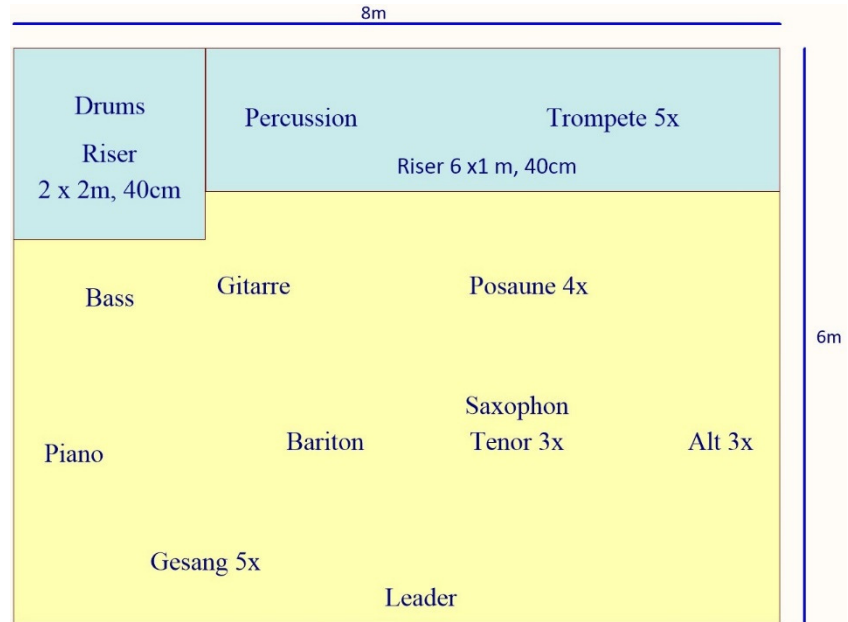

Alternativer Bühnenplan Starlight Swing Orchestra